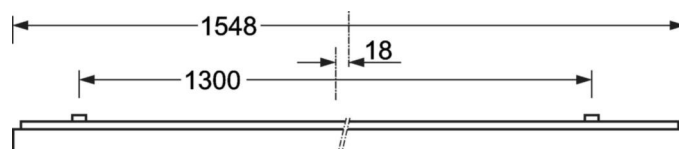

Surface-mounted luminaire - Micro-prismatic diffuser - direct distribution

Steel sheet enclosure, powder-coated rectangular cross-section, integrated Quicklock quick-mount bracket system with catch hook and safety rope for simple and quick mounting; Housing colour silver grey/white aluminium RAL 9006; Homogeneous direct light distribution for VDU-compatibility in accordance with DIN-EN 12464-1; glare reduction through microprism diffuser with special "multilayer" technology and optimised light deflecting foil; Easy installation of the connection, directly on the top of the luminaire with a terminal cover cap. Electrical connection via 5-pole connection terminal with plug-in contacts.. If required, an AVA-MH universal mounting aid is available as an accessory. Surface-mounted luminaire for ceiling installation;

MECHANICS

Housing colour	silver grey/white aluminium RAL 9006
Dimensions (LxWxH/DxH)	1548mm x 354mm x 62mm
Weight (net)	9kg
Cable entry KE (X/Y)	0mm/0mm
Type of installation	Ceiling-mounted single installation, Ceiling-mounted trunking installation, Mounting rail installation

DEEP-LINK

<https://www.regiolum.de/en/article/65712026175>

Reference	LED 7000lm 840
ηLB	100 %
Φ ↓/↑	100 % / 0 %
UGR lat./long.	18.7 / 18.9
VDU	65° < 3000cd/m²

Dimensions

L	1548 mm	Length
B	354 mm	Width
H	62 mm	Height
A1	1300 mm	Mounting distance single mounting
A3	248 mm	Mounting distance between luminaires in a light run arrangement
A4	240 mm	Mounting distance (width)
X	0 mm	Distance cable infeed to the center of the luminaire on the X-axis
Y	0 mm	Distance cable infeed to the center of the luminaire on the Y-axis
