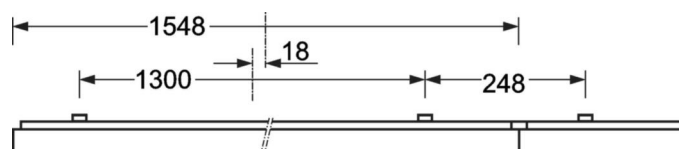

Surface-mounted luminaire - Micro-prismatic diffuser - direct distribution

Steel sheet enclosure, powder-coated rectangular cross-section, integrated Quicklock quick-mount bracket system with catch hook and safety rope for simple and quick mounting; Housing colour silver grey/white aluminium RAL 9006; Homogeneous direct light distribution for VDU-compatibility in accordance with DIN-EN 12464-1; glare reduction through microprism diffuser with special "multilayer" technology and optimised light deflecting foil; Easy installation of the connection, directly on the top of the luminaire with a terminal cover cap. Electrical connection via 5-pole connection terminal with plug-in contacts.. If required, an AVA-MH universal mounting aid is available as an accessory. Surface-mounted luminaire for ceiling installation;

MECHANICS

Housing colour	silver grey/white aluminium RAL 9006
Dimensions (LxWxH/DxH)	1548mm x 354mm x 62mm
Weight (net)	9kg
Cable entry KE (X/Y)	0mm/0mm
Type of installation	Ceiling-mounted single installation, Ceiling-mounted trunking installation, Mounting rail installation

DEEP-LINK

<https://www.regiolum.de/en/article/65712026175>

Reference	LED 7000lm 840
ηLB	100 %
Φ ↓/↑	100 % / 0 %
UGR lat./long.	18.7 / 18.9
VDU	65° < 3000cd/m²

Dimensions

L	1548 mm	Length
B	354 mm	Width
H	62 mm	Height
A1	1300 mm	Mounting distance single mounting
A3	248 mm	Mounting distance between luminaires in a light run arrangement
A4	240 mm	Mounting distance (width)
X	0 mm	Distance cable infeed to the center of the luminaire on the X-axis
Y	0 mm	Distance cable infeed to the center of the luminaire on the Y-axis
