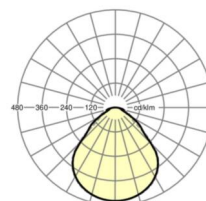

LIGHTING TECHNOLOGY

Placement	LED, Colour rendering/Light colour CRI ≥ 80 / 4000K
Colour tolerance (MacAdam)	3SDCM
Photobiological safety (Luminaire)	RG0
Nominal luminous flux	7011lm
LED service life	100000h L80/B10 (Tq 25°C), 50000h L90/B50 (Tq 25°C)
Luminaire luminous efficiency	138lm/W
UGR lat./long.	18.7 / 18.9

DEEP-LINK

<https://www.regiolum.de/en/article/65712026175>

Reference	LED 7000lm 840
ηLB	100 %
Φ ↓/↑	100 % / 0 %
UGR lat./long.	18.7 / 18.9
VDU	65° < 3000cd/m²

Dimensions

L	1548 mm	Length
B	354 mm	Width
H	62 mm	Height
A1	1300 mm	Mounting distance single mounting
A3	248 mm	Mounting distance between luminaires in a light run arrangement
A4	240 mm	Mounting distance (width)
X	0 mm	Distance cable infeed to the center of the luminaire on the X-axis
Y	0 mm	Distance cable infeed to the center of the luminaire on the Y-axis
