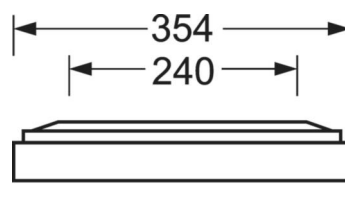

LIGHTING TECHNOLOGY

Placement	LED, Colour rendering/Light colour CRI ≥ 80 / 4000K
Colour tolerance (MacAdam)	3SDCM
Photobiological safety (Luminaire)	RG0
Nominal luminous flux	7011lm
LED service life	100000h L80/B10 (Tq 25°C), 50000h L90/B50 (Tq 25°C)
Luminaire luminous efficiency	138lm/W
UGR lat./long.	18.7 / 18.9

MECHANICS

Housing colour	silver grey/white aluminium RAL 9006
Dimensions (LxWxH/DxH)	1548mm x 354mm x 62mm
Weight (net)	9kg
Cable entry KE (X/Y)	0mm/0mm
Type of installation	Ceiling-mounted single installation, Ceiling-mounted trunking installation, Mounting rail installation

DEEP-LINK

<https://www.regiolum.de/en/article/65712026175>

Reference	LED 7000lm 840
ηLB	100 %
Φ ↓/↑	100 % / 0 %
UGR lat./long.	18.7 / 18.9
VDU	65° < 3000cd/m²

Dimensions

L	1548 mm	Length
B	354 mm	Width
H	62 mm	Height
A1	1300 mm	Mounting distance single mounting
A3	248 mm	Mounting distance between luminaires in a light run arrangement
A4	240 mm	Mounting distance (width)
X	0 mm	Distance cable infeed to the center of the luminaire on the X-axis
Y	0 mm	Distance cable infeed to the center of the luminaire on the Y-axis
